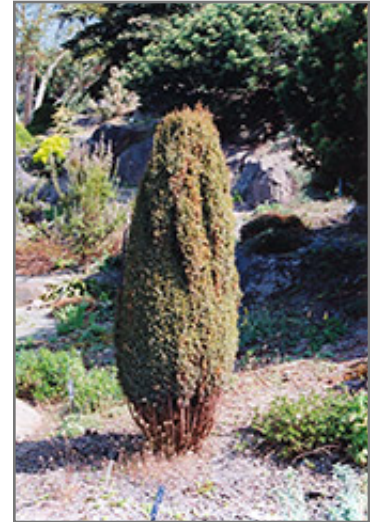

Landscape Attributes

Compressa Juniper is a dense multi-stemmed evergreen shrub with a narrowly upright and columnar growth habit. It lends an extremely fine and delicate texture to the landscape composition which can make it a great accent feature on this basis alone.

This is a relatively low maintenance shrub, and is best pruned in late winter once the threat of extreme cold has passed. It has no significant negative characteristics.

Compressa Juniper is recommended for the following landscape applications;

- General Garden Use

Planting & Growing

Compressa Juniper will grow to be about 4 feet tall at maturity, with a spread of 12 inches. It tends to be a little leggy, with a typical clearance of 1 foot from the ground. It grows at a slow rate, and under ideal conditions can be expected to live for approximately 30 years.

This shrub should only be grown in full sunlight. It is very adaptable to both dry and moist growing conditions, but will not tolerate any standing water. It is considered to be drought-tolerant, and thus makes an ideal choice for xeriscaping or the moisture-conserving landscape. It is not particular as to soil type or pH. It is highly tolerant of urban pollution and will even thrive in inner city environments. This is a selection of a native North American species.

Compressa Juniper
Photo courtesy of NetPS Plant Finder